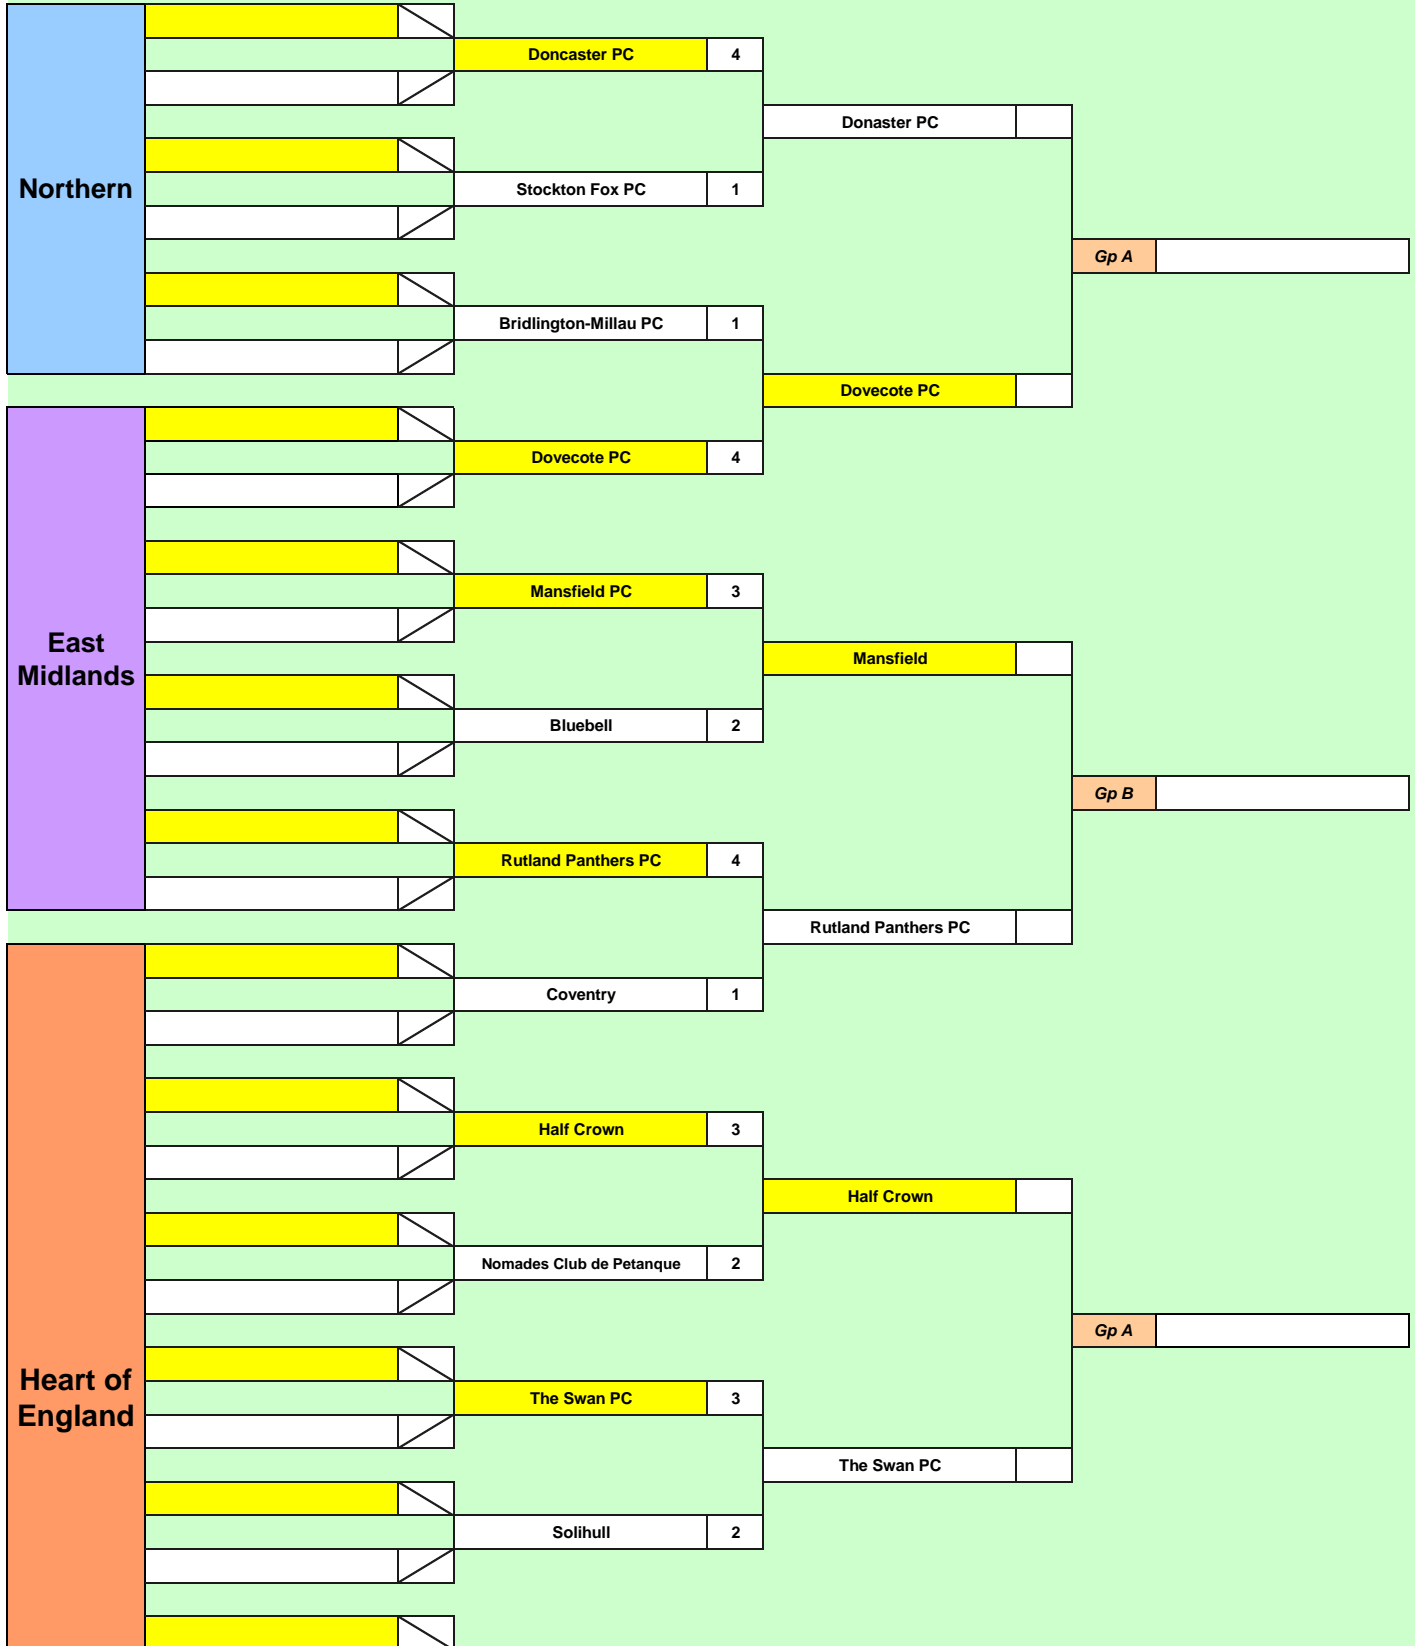

EPA CLUB TEAM TOURNAMENT 2014 -2015

Round 1 must be played by 31st August 2014	Result	Round 2 must be played by 30th September 2014	Result	Round 3 must be played by 31st October 2014	Result	Group	Group Heats A & C 16th November B & D 23rd November
---	--------	--	--------	--	--------	-------	--

Kent	New Ash Green	2			
			Gravesend RFC PC		
	Gravesend RFC PC	3			
			Seal PC	3	
			Seal PC		
			Bridges PC	2	
					Grp B
			Istead Rise PC		
			Railway Inn PC		
			Lamb Inn	2	
			Villager PC		
			Villager PC	3	
					Grp C
			Northwood PC		
		Meadow PC			
		Meadow PC	W/O		
		Hartley Country Club	W/O		
		Hartley Country Club			
		The Hare & Hounds			
				Grp D	
		Bat & Ball PC	2		
		Brighton & Hove			
Sussex			Brighton & Hove	3	
			Crowborough Social Club	2	
				Royal Albert PC	

		Royal Albert PC	3			
					Gp C	
Isle of Wight		Sandown & Shanklin PC	4			
				Sandown & Shanklin PC		
		Arreton Barnstormers PC	1			
Southern Counties		Southampton City PC	3			
				Southampton	W/O	
		Bordon PC	2			
					Southampton City PC	
			Cranleigh PC			
						Gp D
			Farmhouse PC			
					Fareham PC	
			Fareham PC	W/O		
			Oxshott PC	3		
				Oxshott PC		
		Cobbetts Boules Club	2			
					Gp C	
		Ship Inn (Southern)				
		Arundel PC				
		Adur PC				
				Jolly Farmer		
Thames Valley						
		Jolly Farmer PC	W/O			
					Gp D	
		Bozos PC	5			
				Bozos PC		
		Petanque Wallingford	0			