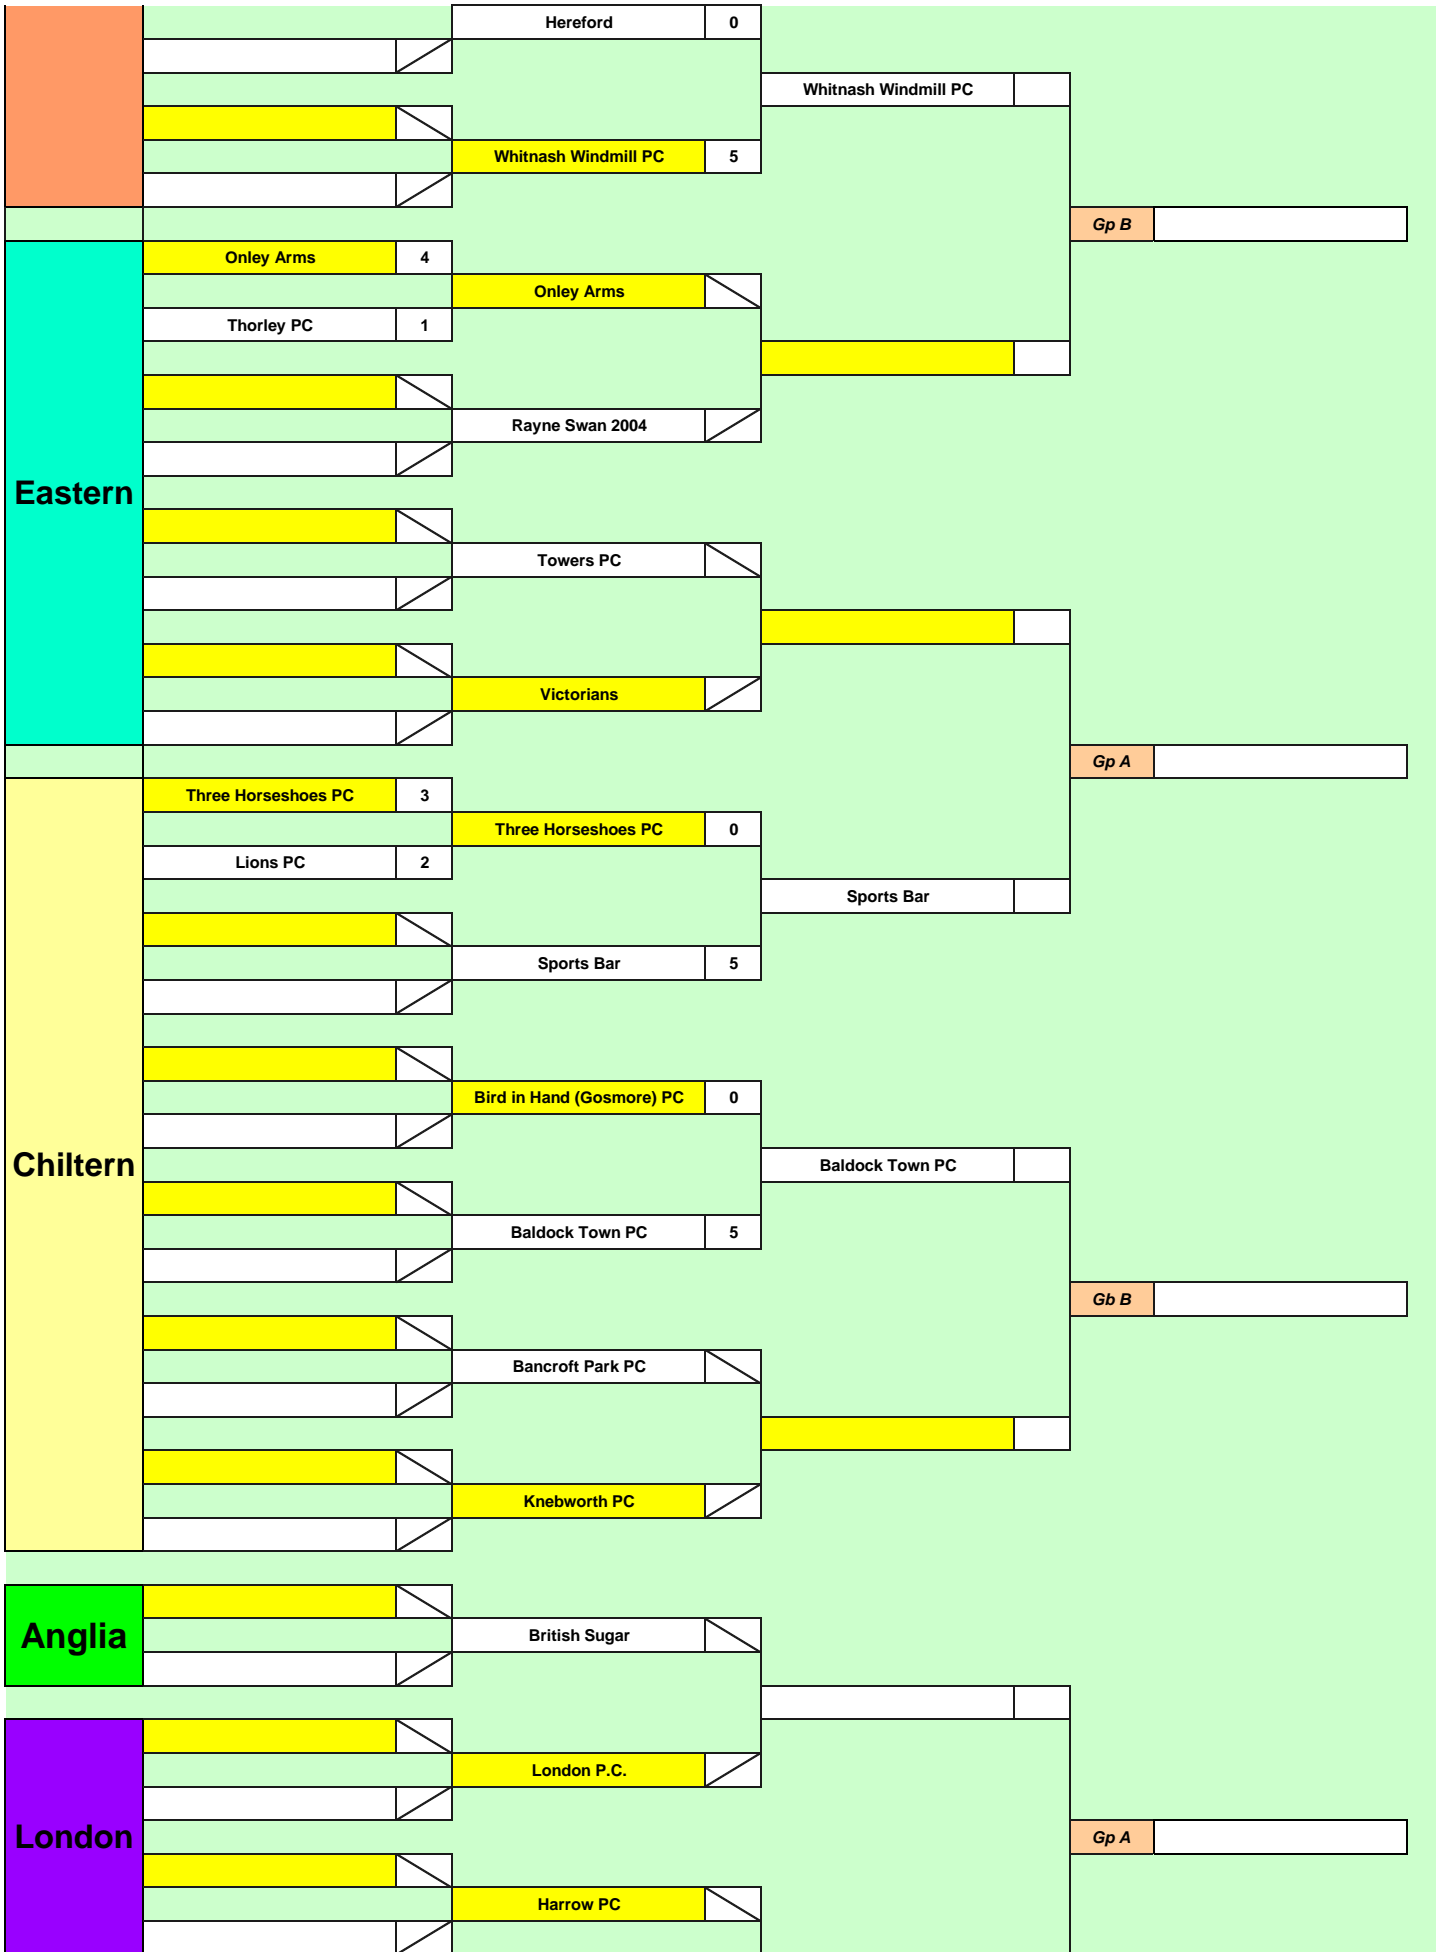

EPA CLUB TEAM TOURNAMENT 2014 -2015

Round 1 must be played by 31st August 2014	Result	Round 2 must be played by 30th September 2014	Result	Round 3 must be played by 31st October 2014	Result	Group	Group Heats A & C 16th November B & D 23rd November
---	--------	--	--------	--	--------	-------	--

Kent	New Ash Green	2			
			Gravesend RFC PC		
	Gravesend RFC PC	3			
			Seal PC	3	
			Seal PC		
			Bridges PC	2	
					Grp B
			Istead Rise PC		
			Railway Inn PC		
			Lamb Inn	2	
			Villager PC		
			Villager PC	3	
					Grp C
			Northwood PC		
		Meadow PC			
		Meadow PC	W/O		
		Hartley Country Club	W/O		
		Hartley Country Club			
		The Hare & Hounds			
				Grp D	
		Bat & Ball PC	2		
		Brighton & Hove			
Sussex			Brighton & Hove	3	
			Crowborough Social Club	2	
				Royal Albert PC	

		Royal Albert PC	3			
					Gp C	
Isle of Wight		Sandown & Shanklin PC	4			
				Sandown & Shanklin PC		
		Arreton Barnstormers PC	1			
Southern Counties		Southampton City PC	3			
				Southampton	W/O	
		Bordon PC	2			
					Southampton City PC	
			Cranleigh PC			
						Gp D
			Farmhouse PC			
					Fareham PC	
			Fareham PC	W/O		
			Oxshott PC	3		
				Oxshott PC		
		Cobbetts Boules Club	2			
					Gp C	
		Ship Inn (Southern)				
		Arundel PC				
		Adur PC				
				Jolly Farmer		
Thames Valley						
		Jolly Farmer PC	W/O			
					Gp D	
		Bozos PC	5			
				Bozos PC		
		Petanque Wallingford	0			