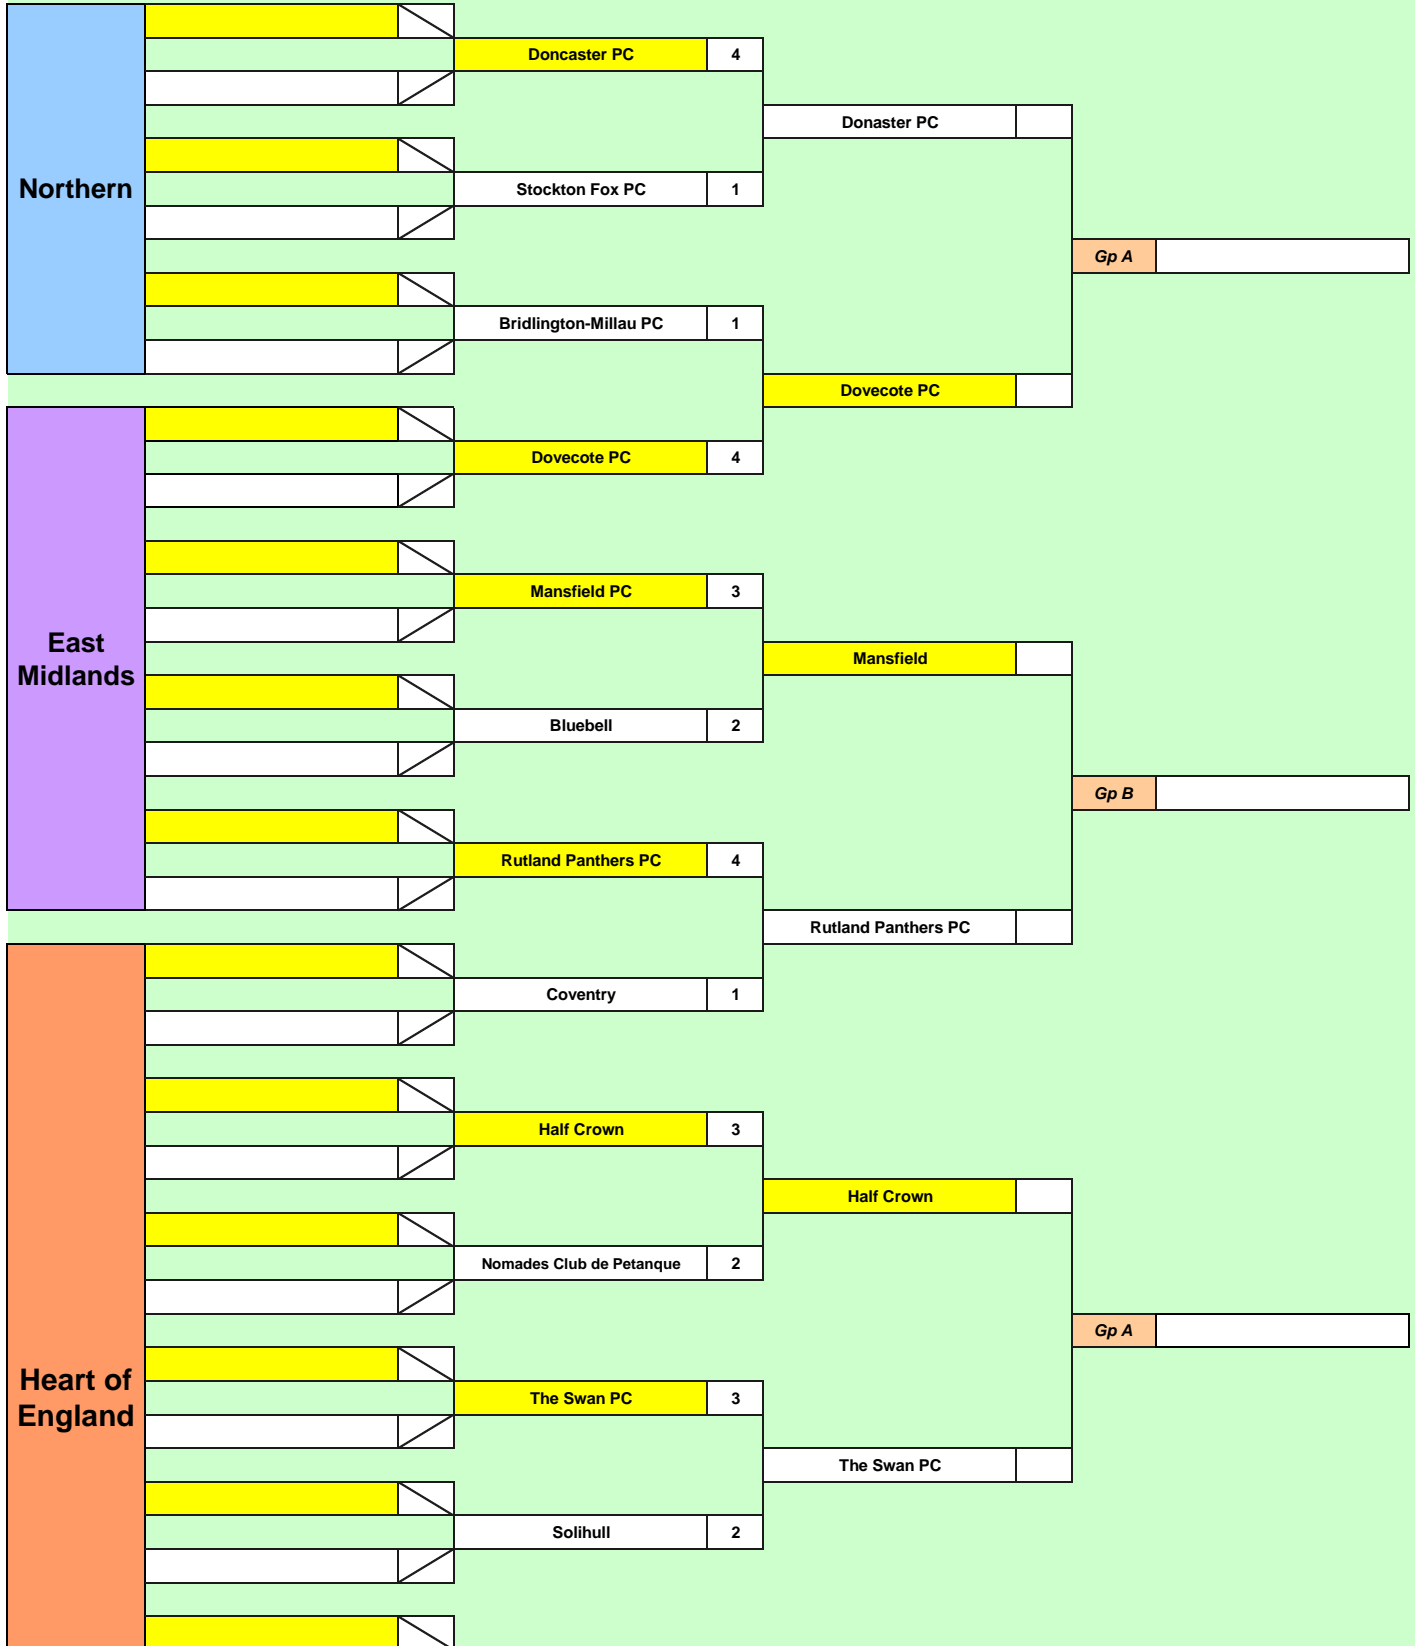

# EPA CLUB TEAM TOURNAMENT 2014 -2015

<b>Round 1</b> must be played by 31st August 2014	Result	<b>Round 2</b> must be played by 30th September 2014	Result	<b>Round 3</b> must be played by 31st October 2014	Result	Group	<b>Group Heats</b> A & C 16th November B & D 23rd November
---	--------	--	--------	--	--------	-------	--

		Hereford	0		
				Whitnash Windmill PC	
		Whitnash Windmill PC	5		
					Gp B
Eastern	Onley Arms	4			
		Onley Arms	1		
	Thorley PC	1		Rayne Swann 2004	
		Rayne Swan 2004	4		
		Towers PC	3		
		Towers PC			
		Victorians	2		
					Gp A
Chiltern	Three Horseshoes PC	3			
		Three Horseshoes PC	0		
	Lions PC	2		Sports Bar	
		Sports Bar	5		
		Bird in Hand (Gosmore) PC	0		
				Baldock Town PC	
		Baldock Town PC	5		
					Gp B
		Bancroft Park PC	(F)		
			Knebworth PC		
		Knebworth PC	W/O		
Anglia		British Sugar	(F)		
				London PC	
London		London P.C.	W/O		
					Gp A
		Harrow PC	4		

<b>Kent</b>					Harrow PC		
		New Ash Green	2				
				Gravesend RFC PC	1		
			Gravesend RFC PC	3			
				Seal PC	3		
						Seal PC	
				Bridges PC	2		
						Grp B	
				Istead Rise PC	1		
						Railway Inn	
				Railway Inn PC	4		
				Lamb Inn	2		
						Villager PC	
				Villager PC	3		
					Grp C		
			Northwood PC	(F)			
					Meadow PC		
			Meadow PC	W/O			
			Hartley Country Club	W/O			
					Hartley Country Club		
			The Hare & Hounds	(F)			
					Grp D		
			Bat & Ball PC	2			
					Brighton & Hove		
<b>Sussex</b>							
				Brighton & Hove	3		
				Crowborough Social Club	2		
					Royal Albert PC		